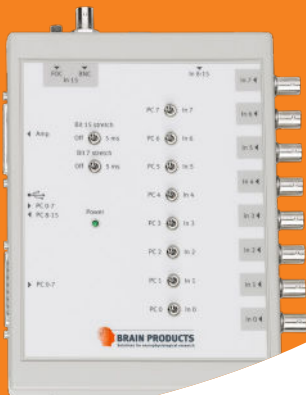

Wireless Trigger for LiveAmp

Wireless Trigger transmission made easy

- ✓ Wirelessly transmits event markers to LiveAmp amplifiers
- ✓ Fast and consistent trigger transmission
- ✓ Encodes your stimulus events with 8-bit triggers
- ✓ No software configuration necessary

Wireless Trigger: Wireless recording of event markers in EEG data

- ✓ fully mobile solution for recording event markers in EEG data
- ✓ 8-bit trigger information to a compatible amplifier wirelessly
- ✓ The set consists of a transmitter and a receiver
- ✓ The transmitter is plugged into the parallel port of your PC or into the TriggerBox output. The receiver is connected to the Sensor & Trigger Extension (STE) for LiveAmp
- ✓ This solution provides the fastest and most consistent wireless trigger timing.
- ✓ With a 3 millisecond transmission delay and only one sample jitter, it has the most accurate timing that is needed for gold standard EEG data analysis
- ✓ It is the ideal companion for your mobile EEG recordings with our portable LiveAmp amplifiers