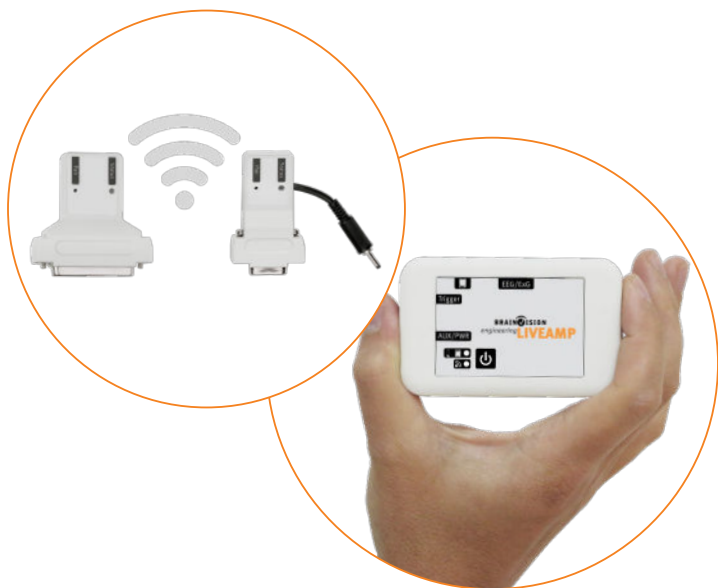

Wireless Trigger for LiveAmp

Wireless Trigger transmission made easy

- ✓ Wirelessly transmits event markers to LiveAmp amplifiers
- ✓ Fast and consistent trigger transmission
- ✓ Encodes your stimulus events with 8-bit triggers
- ✓ No software configuration necessary

Wireless Trigger: Wireless recording of event markers in EEG data

- ✓ fully mobile solution for recording event markers in EEG data
- ✓ 8-bit trigger information to a compatible amplifier wirelessly
- ✓ The set consists of a transmitter and a receiver
- ✓ The transmitter is plugged into the parallel port of your PC or into the TriggerBox output. The receiver is connected to the Sensor & Trigger Extension (STE) for LiveAmp
- ✓ This solution provides the fastest and most consistent wireless trigger timing.
- ✓ With a 3 millisecond transmission delay and only one sample jitter, it has the most accurate timing that is needed for gold standard EEG data analysis
- ✓ It is the ideal companion for your mobile EEG recordings with our portable LiveAmp amplifiers